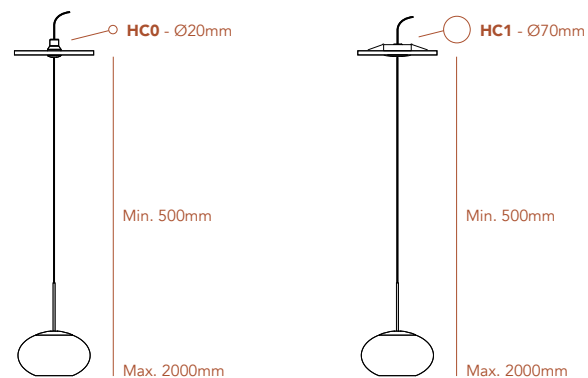

DIMPLE SINGLE

CODE: **HC0 180 C b**

TYPE   DIMPLE SIZE   CABLE COLOR
HANGING CAP

TYPE

Small Hanging Cap (**HC0**)
Large Hanging Cap (**HC1**)

DIMPLE SIZE

Ø**120**
Ø**150**
Ø**180**

HANGING CAP COLOR

Chrome (**C**)
Black (**B**)
White (**W**)

CABLE COLOR

Black (**b**)
White (**w**)

LED

2700K (4W)

HC0 - Recommended for use in houses with access above the false ceiling.
HC1 - Recommended for use in houses with NO access above the false ceiling.